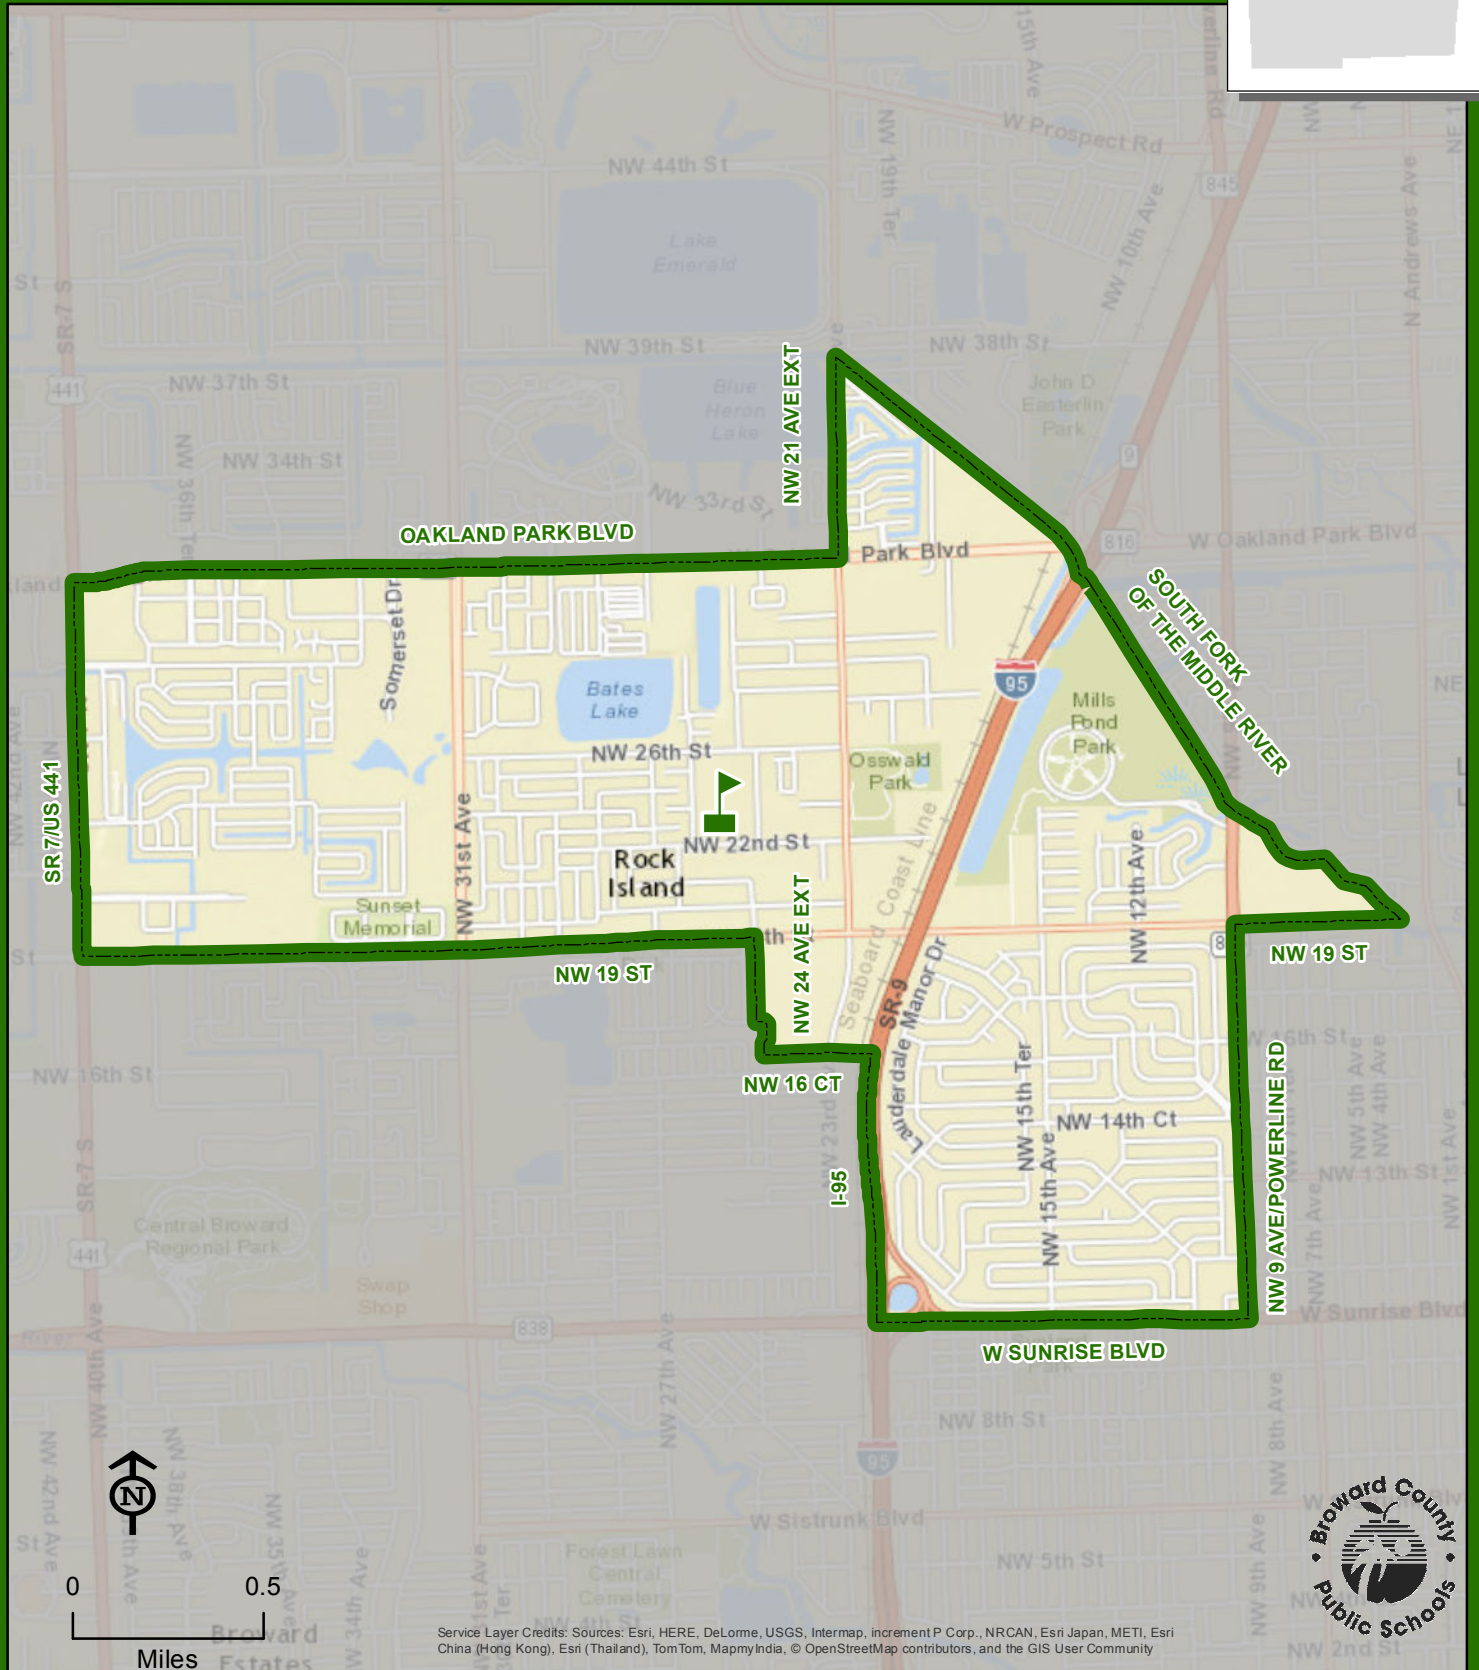

DANDY, WILLIAM E. MIDDLE SCHOOL

2400 NW 26 STREET
FORT LAUDERDALE, FLORIDA 33311
754-322-3200

Magnet School

DANDY, WILLIAM E.

THIS MAP IS FOR CONCEPTUAL PURPOSES ONLY AND SHOULD NOT BE USED FOR LEGAL BOUNDARY DETERMINATIONS